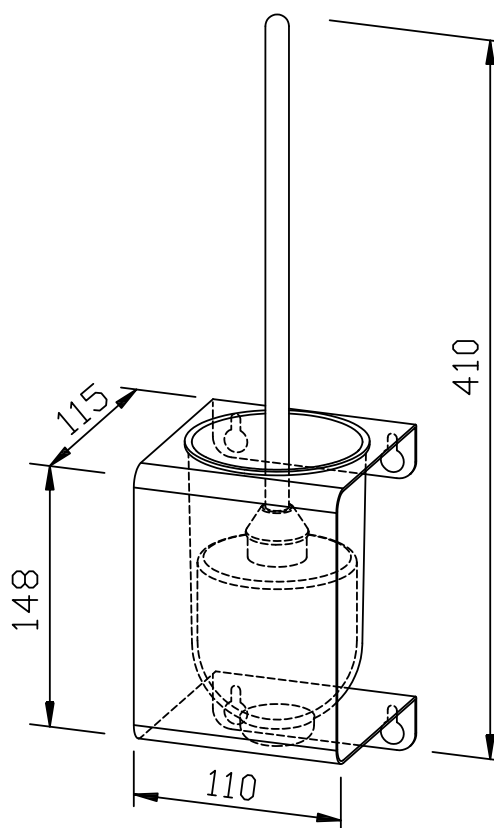

Toilet brush set in stainless steel

- Toilet brush set in stainless steel AISI 304 satin finished, with replaceable brush head.
- Cup with reservoir made of Polypropylene, removable.
- Front panel with rounded horizontal edges.

Suggested text for specifications:

Toilet brush set in stainless steel AISI 304, satin finished, with replaceable brush head. Front panel with rounded horizontal edges. Cup made of Polypropylene, removable.

Dimensions 110 x 410 x 115 mm; includes mounting components.

Article No. PC 261